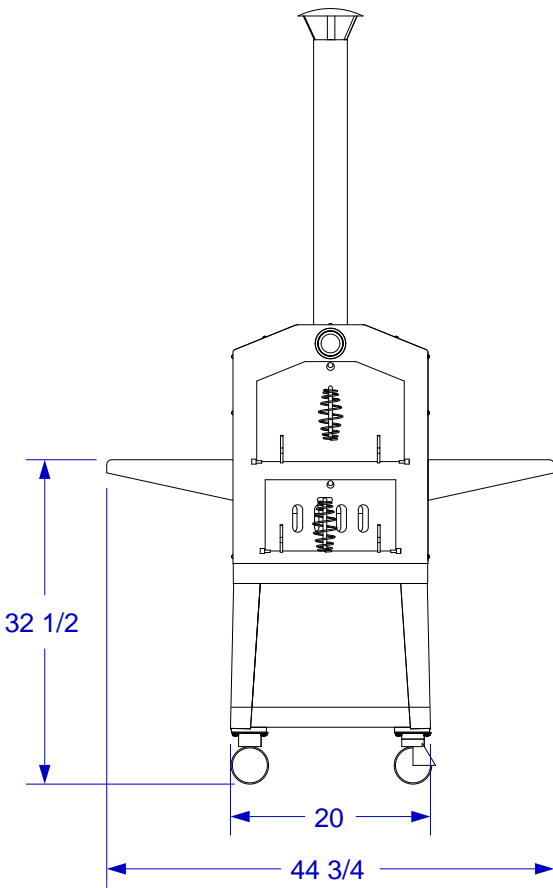

# POCO PIZZA OVEN CARTSPEC SHEET

ISOMETRIC VIEW

FRONT VIEW

RIGHT SIDE VIEW

- NOTES:
1. SCALE: 5/8" = 1'-0"
  2. REVISION: 10/2009