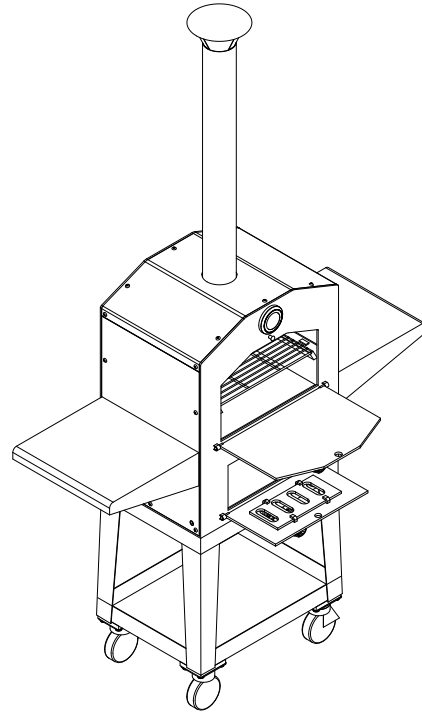

# POCO PIZZA OVEN CARTSPEC SHEET

ISOMETRIC VIEW

FRONT VIEW

RIGHT SIDE VIEW

- NOTES:
1. SCALE: 5/8" = 1'-0"
  2. REVISION: 10/2009