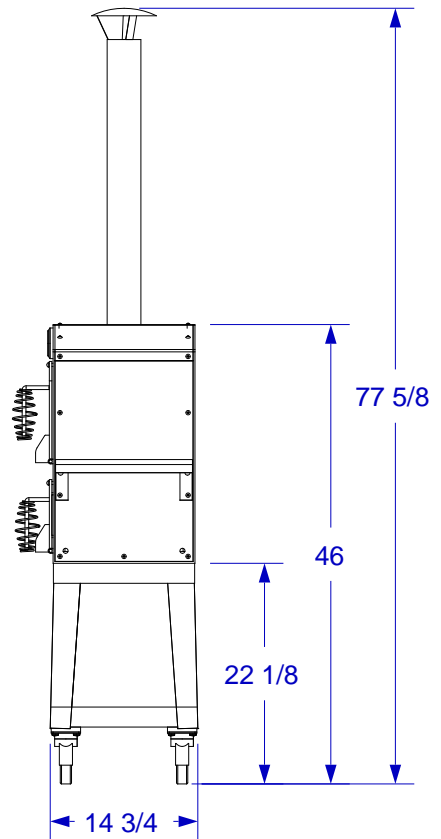

# POCO PIZZA OVEN CARTSPEC SHEET

ISOMETRIC VIEW

FRONT VIEW

RIGHT SIDE VIEW

- NOTES:
1. SCALE: 5/8" = 1'-0"
  2. REVISION: 10/2009