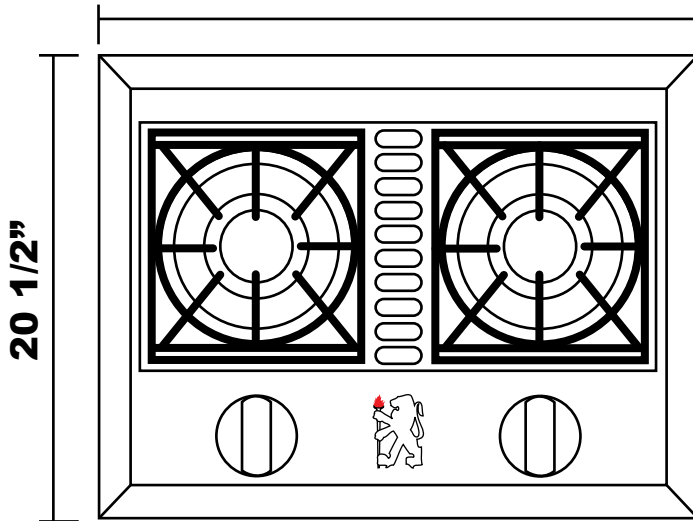

# Double Side Burner

## Top View

26 3/4"

20 1/2"

22 3/8"

## Front View

17 1/8"

## Side View

**CUTOUT DIMENSIONS:  
22 3/8" x 17 1/8"**