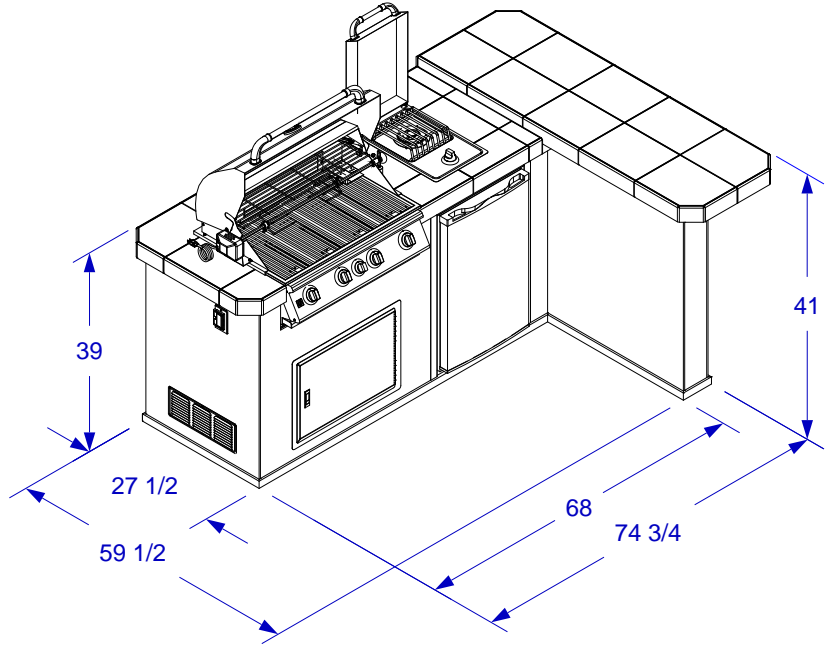

LUXURY Q ISLAND

SPEC SHEET

- NOTES:**
1. 6" MAX HEIGHT ON ALL STUB-UPS.
 2. SHOWN WITH STANDARD 4-BURNER ANGUS GRILL.
 3. SCALE: 3/8" = 1'-0"
 4. REVISION: 10/2009

STUB-UP DIAGRAM
SCALE 1/2" = 1' 0"
(SEE NOTE #1)