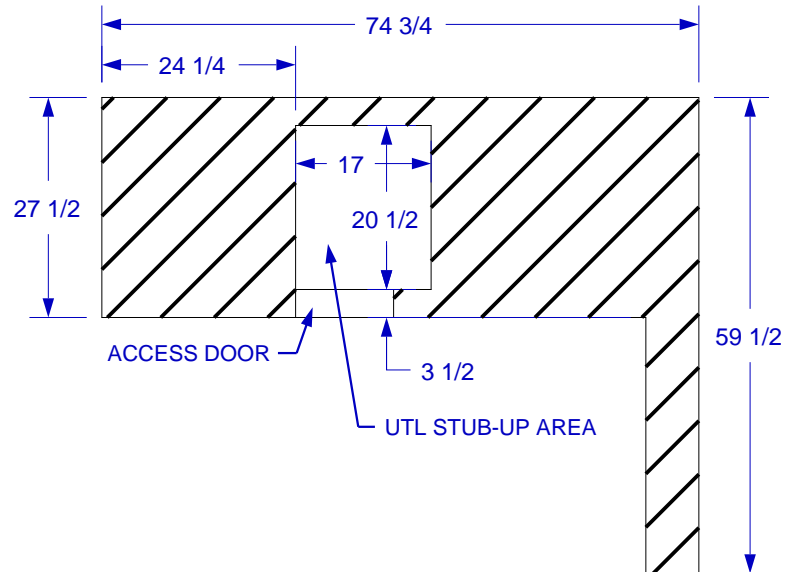

LUXURY Q ISLAND

SPEC SHEET

- NOTES:**
1. 6" MAX HEIGHT ON ALL STUB-UPS.
 2. SHOWN WITH STANDARD 4-BURNER ANGUS GRILL.
 3. SCALE: 3/8" = 1'-0"
 4. REVISION: 10/2009

STUB-UP DIAGRAM
SCALE 1/2" = 1' 0"
(SEE NOTE #1)