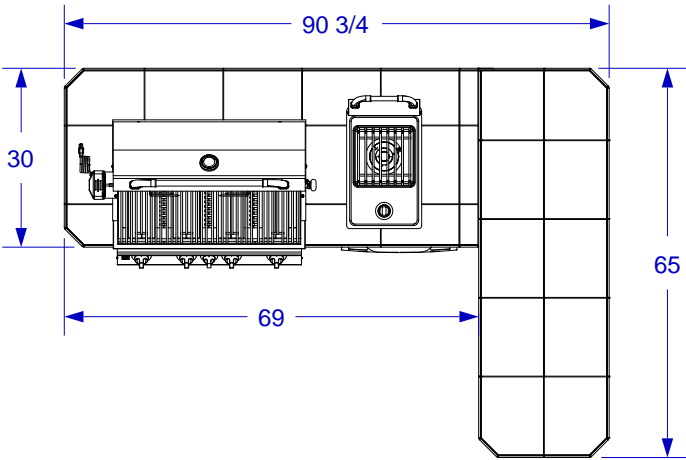

LUXURY Q ISLAND

SPEC SHEET

- NOTES:**
1. 6" MAX HEIGHT ON ALL STUB-UPS.
 2. SHOWN WITH STANDARD 4-BURNER ANGUS GRILL.
 3. SCALE: 3/8" = 1'-0"
 4. REVISION: 10/2009

STUB-UP DIAGRAM
SCALE 1/2" = 1' 0"
(SEE NOTE #1)