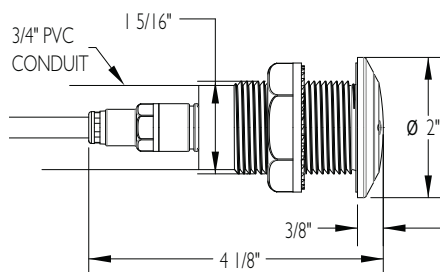

The Treo Micro light comes with four colored trim ring options to match the surface of your pool or spa.

Model no.	Description
FLED-TM-C-30	(1) 12VAC, 2W RGB LED light assembly with 30' of low voltage cord, 4 trim rings: white, black, beige, and gray
FLED-TM-C-50	(1) 12VAC, 2W RGB LED light assembly with 50' of low voltage cord, 4 trim rings: white, black, beige, and gray
FLED-TM-C	(1) 12VAC, 2W RGB LED light assembly with 80' of low voltage cord, 4 trim rings: white, black, beige, and gray
FLED-TM-C-150	(1) 12VAC, 2W RGB LED light assembly with 150' of low voltage cord, 4 trim rings: white, black, beige, and gray
FLED-TM-W-30	(1) 12VAC, 2W White LED light assembly with 30' of low voltage cord, 4 trim rings: white, black, beige, and gray
FLED-TM-W-50	(1) 12VAC, 2W White LED light assembly with 50' of low voltage cord, 4 trim rings: white, black, beige, and gray
FLED-TM-W	(1) 12VAC, 2W White LED light assembly with 80' of low voltage cord, 4 trim rings: white, black, beige, and gray
FLED-TM-W-150	(1) 12VAC, 2W White LED light assembly with 150' of low voltage cord, 4 trim rings: white, black, beige, and gray
FLED-FGGF-TM	(1) Treo Micro fiberglass, gunite fitting, 3/4" PVC
FLED-TM-C-PK10	(10) Treo Micros (RGB) 80' NEW!
FLED-TM-W-PK10	(10) Treo Micros (WHITE) 80' NEW!
FLED-FA-TM	Treo Micro fitting adapter
LNS-2V	1 1/2 vinyl liner wall fitting*