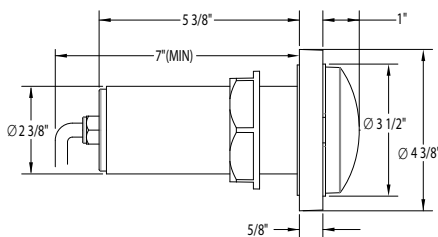

Fiberglass LED Light

The Fiberglass LED light is a 12VAC, 5 Watt LED underwater light for new construction fiberglass pools that features outstanding illumination qualities.

- Available in lengths of 30', 50', 80', 150'
- 50,000 hour lamp life
- No Earth bonding required
- White or color changing LED models available
- Color functions:
 - Advanced color functionality with poolLUX Premier: (49) color variations and dimming control (via wireless remote)
 - 12V controls: (6) colors (white, blue, green, red, amber, magenta) and (2) light changing shows
- Color memory function
- Wide beam spread
- Synchronized operation with S.R.Smith LED lights (2014 and newer)
- Requires a minimum 2.75" of 1.5" diameter straight conduit as measured from back of wall fitting
- 3 year warranty
- ETL listed – Conforms to UL standard 676, certified to CSA C22.2 #89