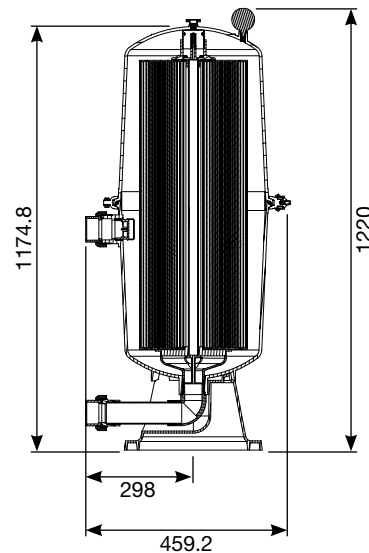

Technical Specifications

Warranty

This unit is covered by a 10 year (5+5) year tank warranty against faulty materials and workmanship, with a 12 month warranty on all other components. Please refer to the detailed warranty booklet provided.

OFFICES - AUSTRALIA

NSW - Sydney (Head Office)
Tel: +61 2 9898 8600

QLD - Brisbane
Tel: +61 7 3299 9900

VIC/TAS - Melbourne
Tel: +61 3 9764 1211

WA - Perth
Tel: +61 8 9273 1900

SA/NT - Adelaide
Tel: +61 8 8244 6000

ACT Distribution
Tel: +61 2 6280 6476

OFFICES - OVERSEAS

Waterco (Europe) Limited
Sittingbourne, Kent, UK
Tel: +44 (0) 1795 521 733

Waterco (USA) Inc
Augusta, Georgia, USA
Tel: +1 706 793 7291

Waterco Canada
Longueuil, Quebec, Canada
Tel: +1 450 748 1421

Waterco (NZ) Limited
Auckland, New Zealand
Tel: +64 9 525 7570

Waterco (C) Limited
Guangzhou, China
Tel: +86 20 3222 2180

Waterco (Far East) Sdn Bhd
Selangor, Malaysia
Tel: +60 3 6145 6000

PT Waterco Indonesia
Jakarta, Indonesia
Tel: +62 21 4585 1481

Waterco Singapore Int'l Pte Ltd
Nehsons Building, Singapore
Tel: +65 6344 2378

Waterco France
SAINT PRIEST, France.
Tel: +33 4 72 79 33 30

DISTRIBUTED BY:

WATERCO
water, the liquid of life