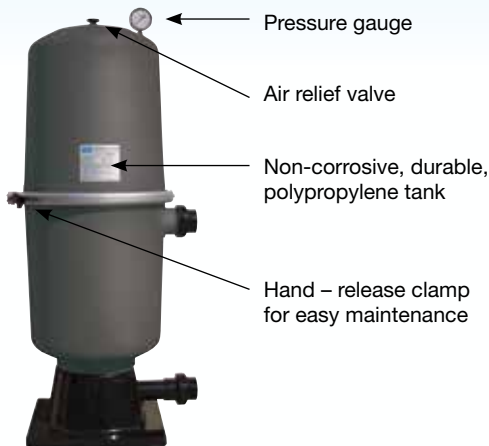

Construction

Built to endure the rigours and pressures of the outdoor environment, Fulflo Tri Cartridge Filters are made from specially engineered polymers that have been tested for durability and strength.