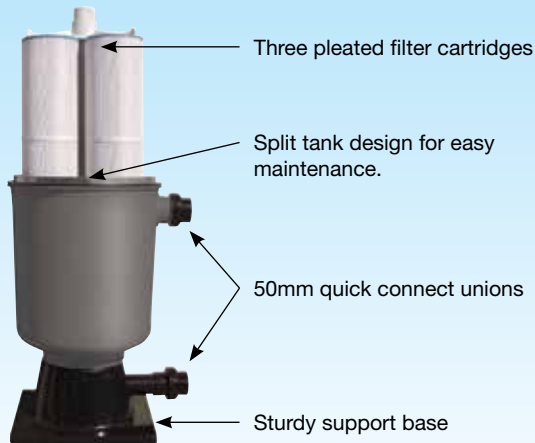

## CARTRIDGE FILTERS

*The ultimate in pool water clarity*

Fulflo Tri Cartridge Filters are designed to effectively filter out suspended solids from your pool.

Fulflo Tri-cartridge filter houses three individual pleated filter cartridges, maximising its dirt holding capacity and minimising filter maintenance, leading to significant water savings.

Fulflo Tri Cartridge Filters are ideal for applications where backwashing may not be practical or areas where water may be scarce.

## Filter Cartridge

At the heart of the Fulflo Tri Cartridge Filters are three individual filter cartridges, constructed from heavy duty, easy-to-clean polyester fabric. The cartridge's pleats create a large surface area providing a high dirt holding capacity, thus decreasing its cleaning frequency.

**Filter Rating:** 30 Microns (nominal)

**Material:** Polyester Fabric material, Vinyl Plastisol end caps and a Polypropylene core

**Operating Temperature:** 4° C to 50° C

**Maximum Pressure Drop:** 20 kPa