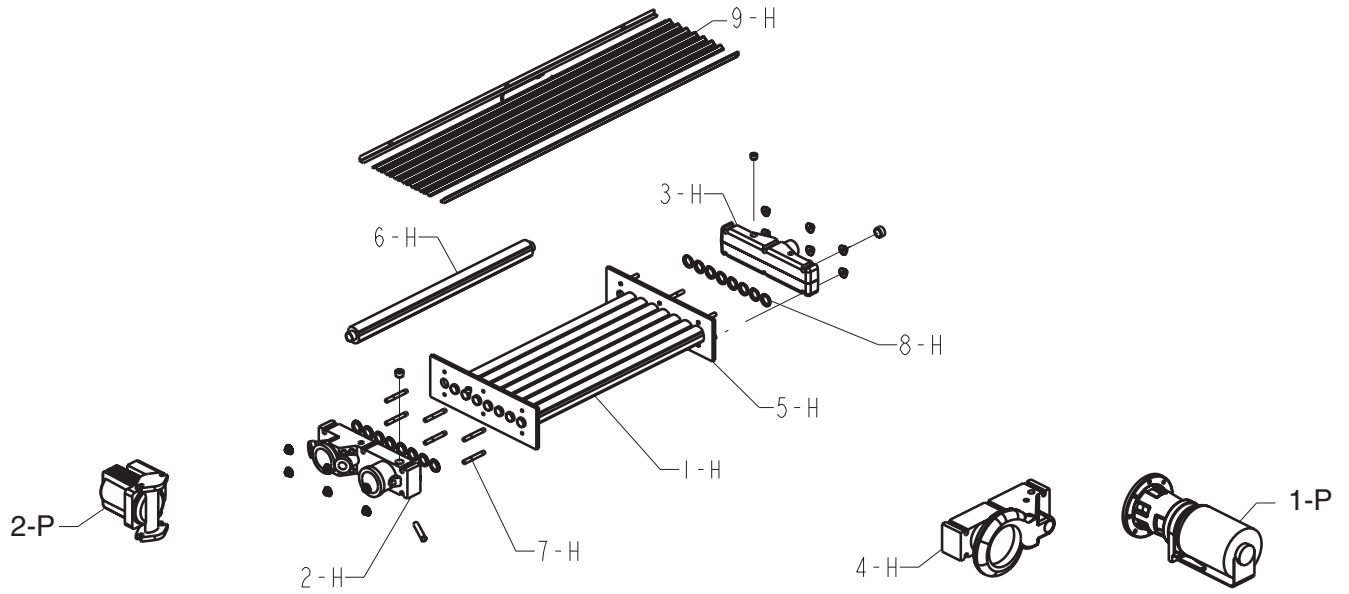

HEAT EXCHANGER DETAIL