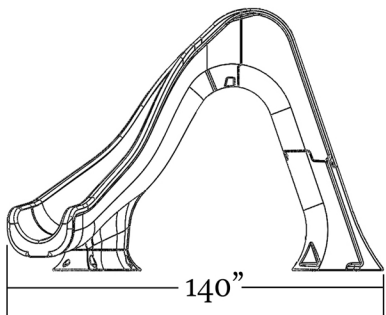

22" Wide Flume

Adult supervision is required at all times when children are using the Tidal Wave Slide.

Granite Finish Options

Sandstone

Gray

Colors may vary from swatches due to printing/scanning technology

Model No.	Description	Width	Length	Height
GPPSTW-GRAY-R	GRAY RIGHT			
GPPSTW-GRAY-L	GRAY LEFT			
GPPSTW-SAND-R	SANDSTONE RIGHT			
GPPSTW-SAND-L	SANDSTONE LEFT	65"	140"	92"
GPPSTW-GRAY-R-LED	GRAY RIGHT W/LIGHT PKG	165cm	356cm	233cm
GPPSTW-GRAY-L-LED	GRAY LEFT W/LIGHT PKG			
GPPSTW-SAND-R-LED	SANDSTONE RIGHT W/LIGHT PKG			
GPPSTW-SAND-L-LED	SANDSTONE LEFT W/LIGHT PKG			