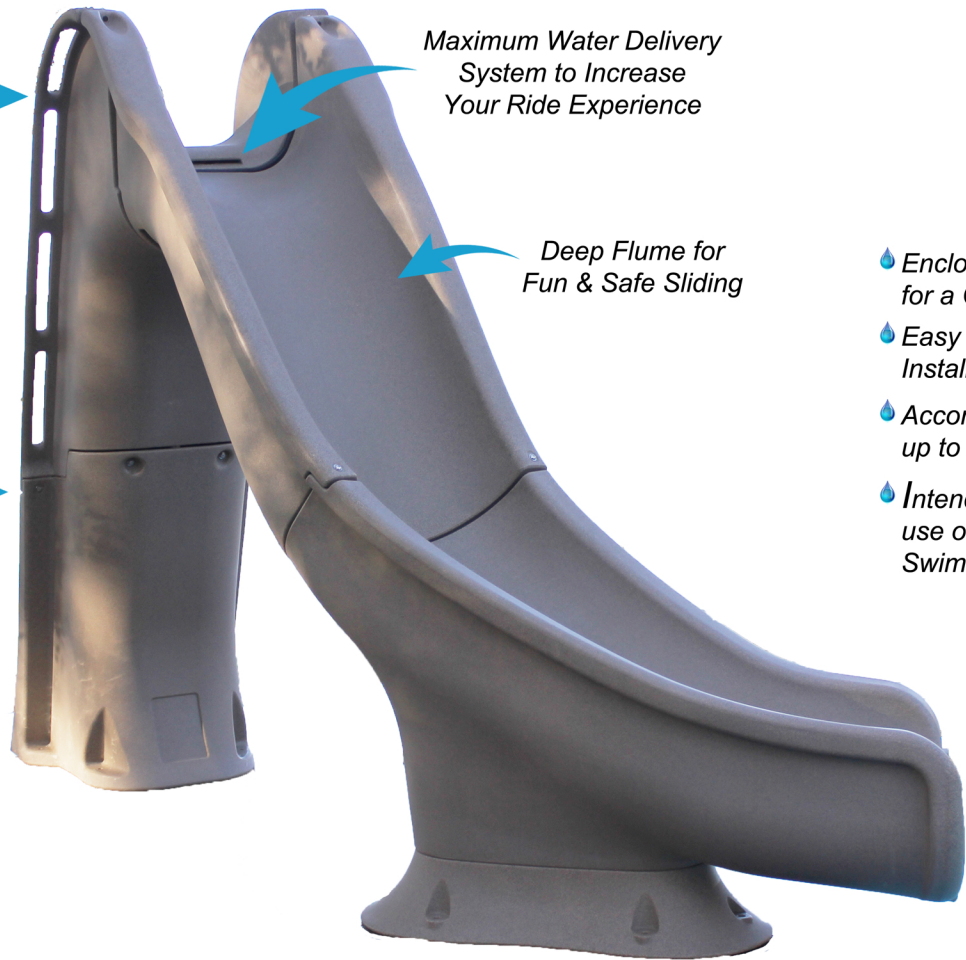

Tidal WaveTM

Crave the Wave? Then This Slide is for YOU!

Dual Molded Handrails for a Safe Ascend Up the Slide

Maximum Water Delivery System to Increase Your Ride Experience

Deep Flume for Fun & Safe Sliding

Enclosed Ladder to Maximize safety for Riders

- Enclosed Plumbing for a Clean Look
- Easy Assembly and Installation
- Accomodates Riders up to 275lbs/124kg
- Intended for In-ground use on Residential Swimming Pools Only

22" Wide Flume

Adult supervision is required at all times when children are using the Tidal Wave Slide.

Granite Finish Options

Sandstone

Gray

Colors may vary from swatches due to printing/scanning technology

Model No.	Description	Width	Length	Height
GPPSTW-GRAY-R	GRAY RIGHT			
GPPSTW-GRAY-L	GRAY LEFT			
GPPSTW-SAND-R	SANDSTONE RIGHT			
GPPSTW-SAND-L	SANDSTONE LEFT	65"	140"	92"
GPPSTW-GRAY-R-LED	GRAY RIGHT W/LIGHT PKG	165cm	356cm	233cm
GPPSTW-GRAY-L-LED	GRAY LEFT W/LIGHT PKG			
GPPSTW-SAND-R-LED	SANDSTONE RIGHT W/LIGHT PKG			
GPPSTW-SAND-L-LED	SANDSTONE LEFT W/LIGHT PKG			