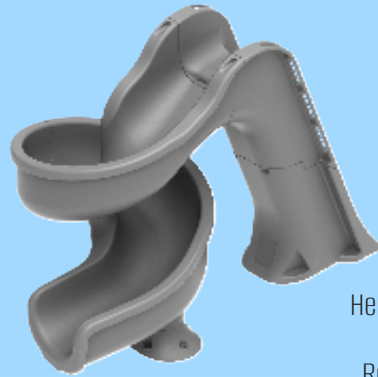

DECK MOUNT POOL SLIDES

www.global-poolproducts.com

1-866-712-0606

LIFTS

UMB

GAME

RAILS & LADDERS

SLIDES

DIVING BOARDS

"Committed to engineering and manufacturing world class products in the pool industry"

Sidewinder

Height: 7' 8" Length 13' 6"
Flume Width: 23"
Required Deck Space: 9' x 12'
Weight Limit: 275 lbs

Product Features

- 💧 Sleek, Modern Design
- 💧 Ladder: Enclosed with Molded Handrails
- 💧 Water Delivery System: Enclosed 1" Plumbing
- 💧 LED Lighting Available
- 💧 Salt Water Friendly

DEALER INFO

Sandstone