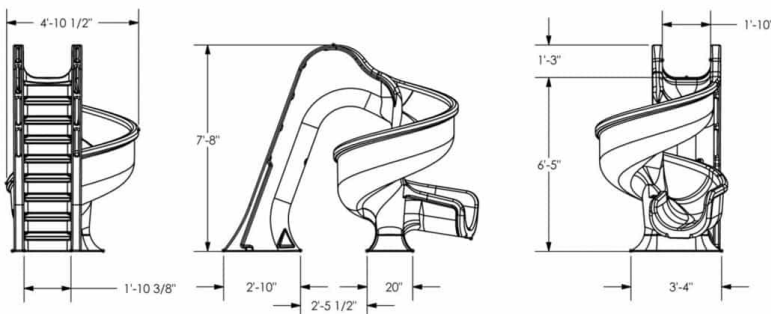

Model No.	Description	Width	Length	Height
GPPSTS-GRAY	GRAY			
GPPSTS-SAND	SANDSTONE	88"	66"	92"
GPPSTS-GRAY-LED	GRAY W/LIGHT PKG	223cm	167cm	233cm
GPPSTS-SAND-LED	SANDSTONE W/LIGHT PKG			

www.global-poolproducts.com