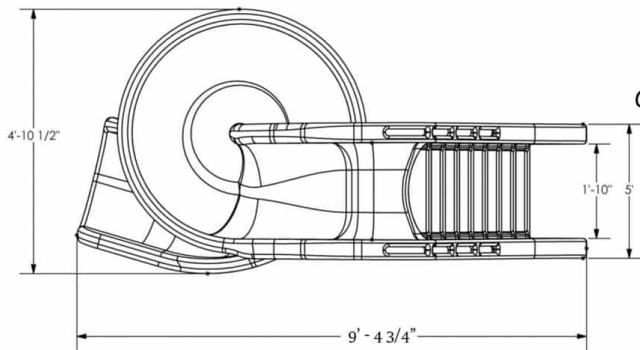

Model No.	Description	Width	Length	Height
GPPSTS-GRAY	GRAY			
GPPSTS-SAND	SANDSTONE	88"	66"	92"
GPPSTS-GRAY-LED	GRAY W/LIGHT PKG	223cm	167cm	233cm
GPPSTS-SAND-LED	SANDSTONE W/LIGHT PKG			

www.global-poolproducts.com