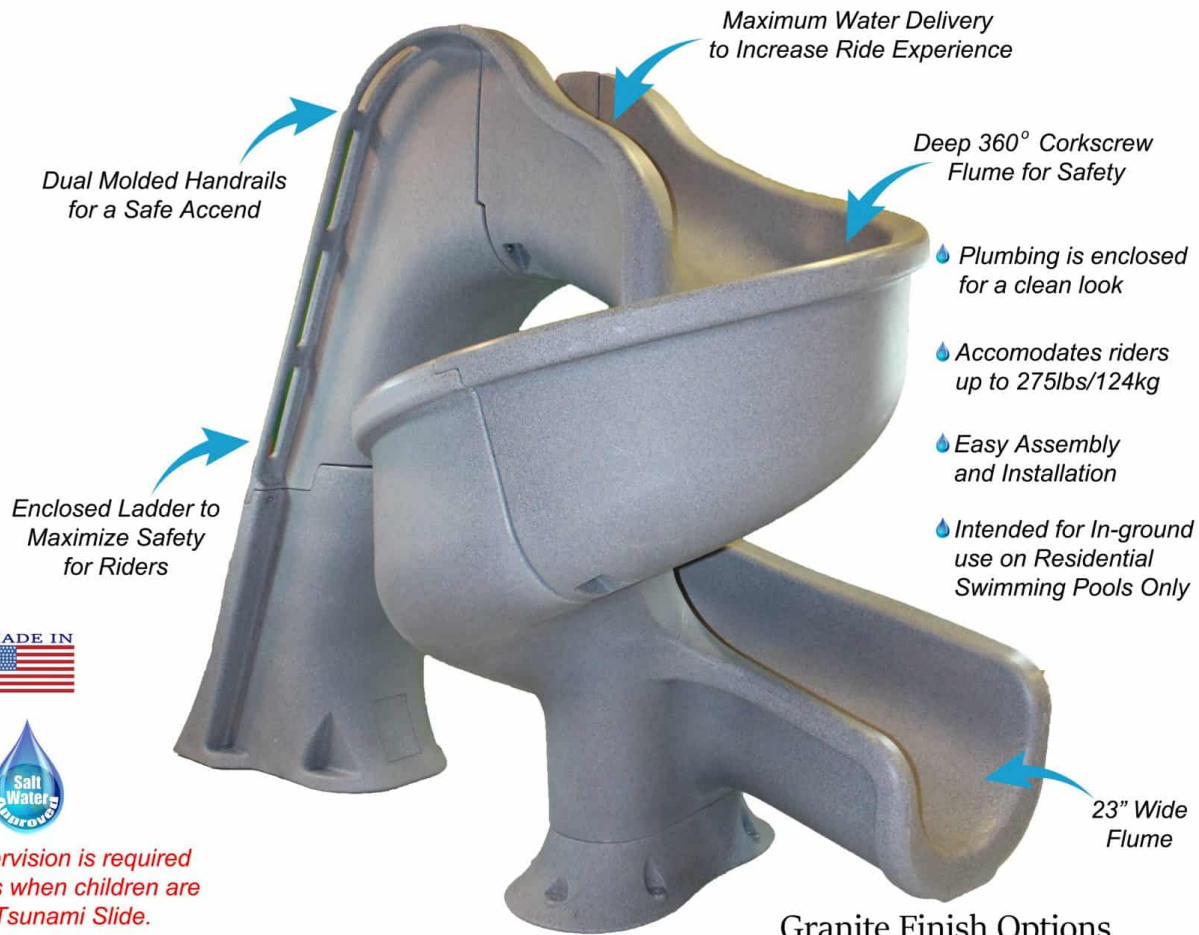

TsunamiTM

360 Twist & Turn for Hours of Family Fun!

Adult supervision is required at all times when children are using the Tsunami Slide.

Granite Finish Options

Colors may vary from swatches due to printing/scanning technology

Model No.	Description	Width	Length	Height
GPPSTS-GRAY	GRAY			
GPPSTS-SAND	SANDSTONE	88"	66"	92"
GPPSTS-GRAY-LED	GRAY W/LIGHT PKG	223cm	167cm	233cm
GPPSTS-SAND-LED	SANDSTONE W/LIGHT PKG			

www.global-poolproducts.com