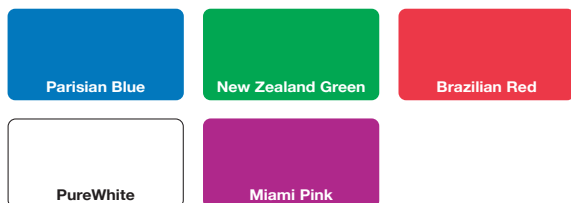

Five Solid Colors

J&J Electronics FREE app available from the app store for Apple or Google Play™ Store for Android™.

SEARCH ColorSplash® XG Controller

2820 Schaefer Ave., Chino, CA 91710 • 800.735.4553 • 949.334.8700 • www.jandjpoolspa.com