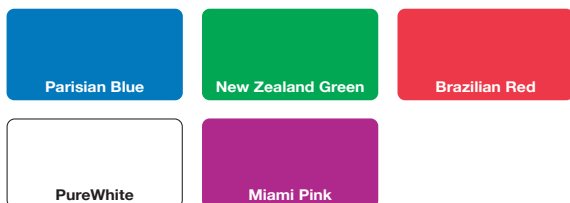

Five Solid Colors

J&J Electronics FREE app available from the app store for Apple or Google Play™ Store for Android™.

SEARCH ColorSplash® XG Controller

2820 Schaefer Ave., Chino, CA 91710 • 800.735.4553 • 949.334.8700 • www.jandjpoolspa.com