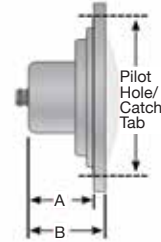

Standard Fixture Version	9 1/2' Center-to-Center
SwimQuip Fixture Version*	8' Center-to-Center

Ordering Information

COLOR SPLASH LXG-W FIXTURE - POOL SERIES				
Series	Model Number	Voltage	Cord Length	Faceplate
LPL	F2CW	xx	xx	xx
		120, 12	30', 50'	P=Polished Version
			100', 150'	M=Matte Version
				PSQ=Polished SwimQuipVersion
Niche Compatibility:				
Pentair®:	620004, 78210400, 78210500, 78210600, 78210700, 78232400, 78232500, 79206700		Jandy®:	PLNICLRG, SSNICLRG1R, SSNICLRG1S, PLNICVFLRG
				Sta-Rite® SwimQuip® PSQ Faceplate Version Only
Hayward®:	SP0604C, SP0600U, SP0607U, SP0608U		Jacuzzi®:	94131234
COLOR SPLASH LXG-W FIXTURE - SPA SERIES				
Series	Model Number	Voltage	Cord Length	Faceplate
LPL	S2CW	xx	xx	xx
		120, 12	30', 50'	P=Polished
			100', 150'	M=Matte
Niche Compatibility:				
Pentair®:	78244200, 78244300, 78243200, 78243300, 79206600		Jandy®:	PLNICSM, SSNICSM1R, SSNICSM1S
			Hayward®:	SP0606C, SP0610U