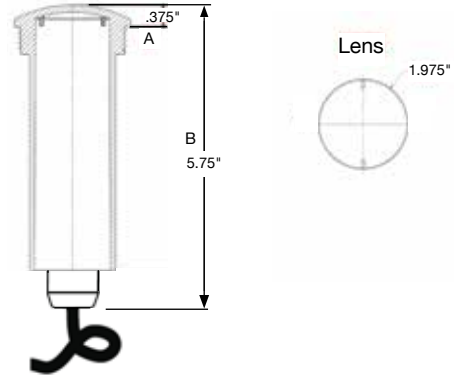

ColorSplash VÜ with its flush mounting is versatile, easy to install and designed to fit standard 1.5" female threaded return fittings. No bonding or niches are required and it can be installed on the floor or wall of a pool, making it the perfect light for any location in a pool or spa.

J&J Electronics
A HALCO LIGHTING TECHNOLOGIES COMPANY

4820 Schaefer Ave., Chino, CA 91710 • 800.735.4553 • 949.334.8700 • www.jandjpoolspa.com

RGB-W 1.5" LED Nicheless Pool & Spa Fixture

Specifications

Voltage	12VAC
Max. Wattage	R1CW Model: 8W R2CW Model: 20W
LED Color	RGB-W
Housing	UV Rated Polycarbonate
Lens	UV Rated Polycarbonate (Clear)
Cord Type	18/2 SJTW
Cord Lengths	30' 50' 100' 150'

Dimensions

A	.375"
B	5.75"
Lens Dia.	1.975"

Seven Light Shows

Five Solid Colors

Ordering Information

COLOR SPLASH® VÜ RGB-W 1.5" NICHELESS POOL & SPA FIXTURE			
Prefix	Model Number	Voltage	Cord Length
LPL		12	
	insert code into box		insert code into box
	R1CW		30'
	R2CW		50'
			100'
			150'