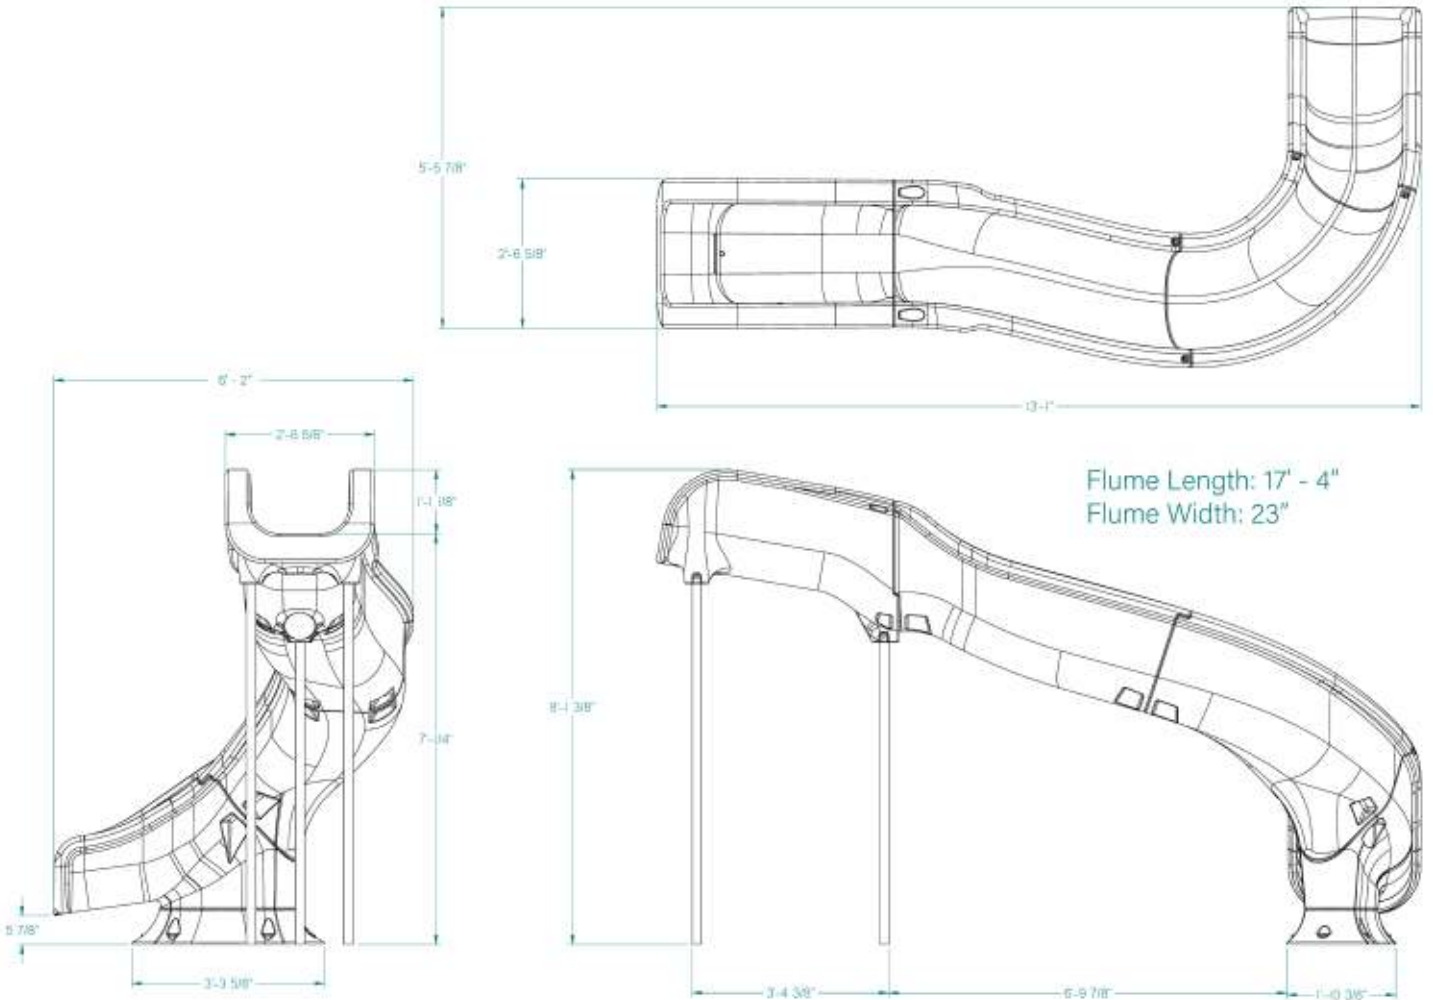

GLOBAL
POOL PRODUCTS

SW17™ Left Entry

Product Data & Specifications

GLOBAL
POOL PRODUCTS

SW17™ Right Entry

Product Data & Specifications