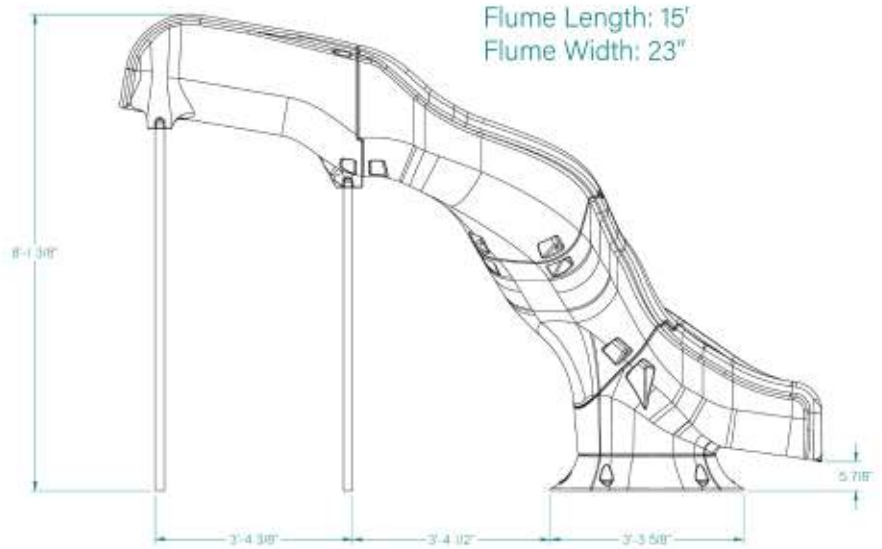

GLOBAL
POOL PRODUCTS

RT15™ Left Entry

Product Data & Specifications

GLOBAL
POOL PRODUCTS

RT15™ Right Entry

Product Data & Specifications