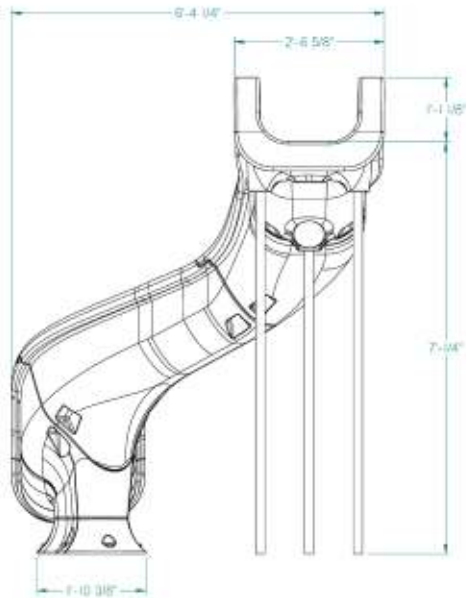

GLOBAL
POOL PRODUCTS

RT15™ Left Entry

Product Data & Specifications

GLOBAL
POOL PRODUCTS

RT15™ Right Entry

Product Data & Specifications