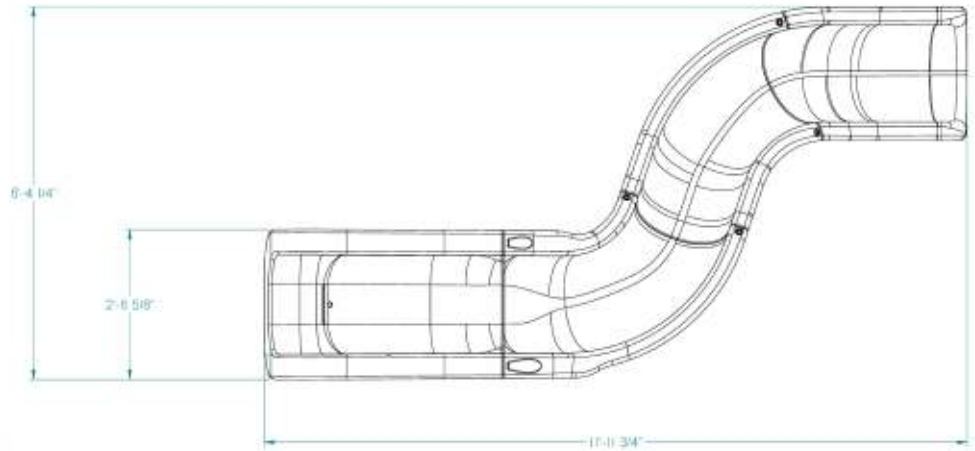

GLOBAL
POOL PRODUCTS

RT15™ Left Entry

Product Data & Specifications

GLOBAL
POOL PRODUCTS

RT15™ Right Entry

Product Data & Specifications