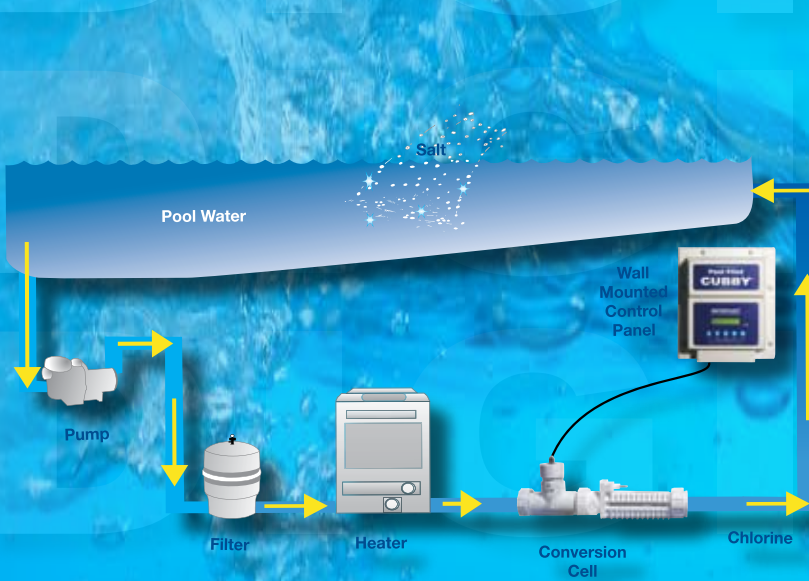

AUTOPILOT®

SALT CHLORINE GENERATORS

Pool Pilot®

CUBBY®

DIGITAL

CUBBY® DIGITAL

DIGITAL READOUT DISPLAYS:

- salt level
- amount of salt to add
- water temperature
- diagnostics

FEATURES:

- maintains pools up to 20,000 gallons
- produces 0.8 lbs. of chlorine per day
- patented temperature compensation
- 24 & 72 hour boost cycles
- operates at all salt levels - 2,000-35,000 ppm (2 to 35 g/L)
- operates in water up to 104°F/40°C
- push button controls
- works with in-line SC-36 cell or with patented manifold with SC-36 cell

AUTOPILOT
SALT CHLORINE GENERATORS