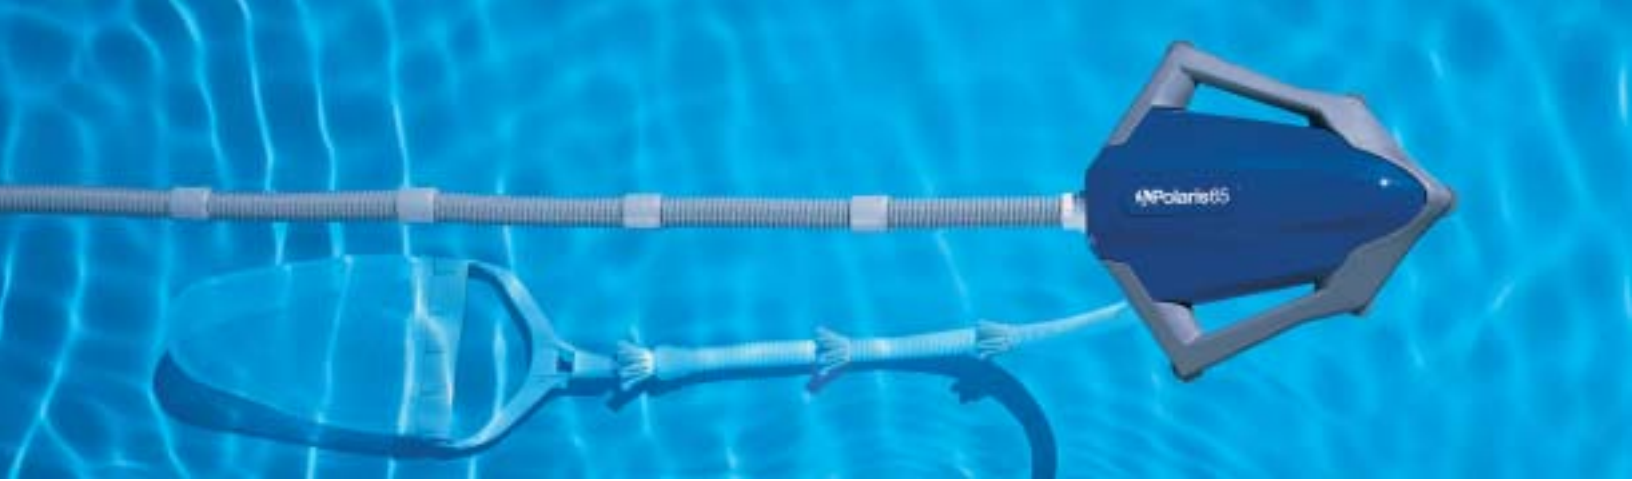

Polaris 65

For all aboveground pools.

For those who've figured out it's more fun to swim in a pool than clean it.

The Polaris Vac-Sweep® 65 is designed for all aboveground pools up to five feet deep, even those with an uneven bottom.

features

- Installs in minutes. Operates with pumps and filtration systems normally found on aboveground pools and vacuums the bottom and sweeps the sides in three hours or less.
- Patented jet sweep assembly blows water against the pool wall to loosen debris in hard-to-reach places and then sweeps it into an easy-to-remove filter bag.
- Powered by the pressure of clean water returning to your pool, leaving both the filter and skimmer free to eliminate contaminants.
- Unique filter bag removes debris before it reaches your pump basket or filter, prolonging the life of your filtration system.

Polaris TurboTurtle®

accessories

Polaris Turbo Turtle®

Create "turbo-charged" personality with the Turbo Turtle replacement top.

Polaris SpaWand®

Our SpaWand is a simple, effective hand-held device that quickly cleans your spa, pool steps, swimouts and other small bodies of water without hoses or hookups.

The Polaris Vac-Sweep 65 is designed for the following types of debris: