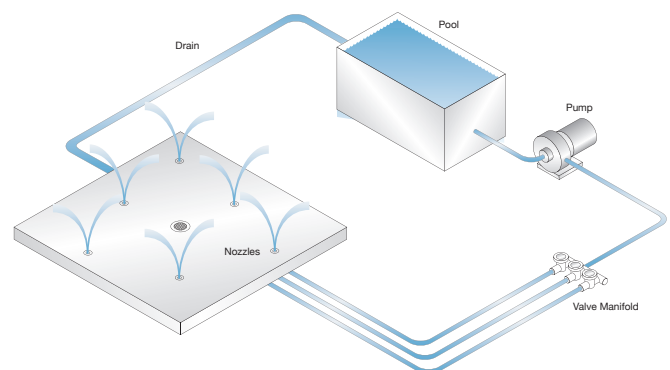

Pool Kit

Pool Kit includes jets, valves, drain and AquaDirector control box. Everything you need excluding piping runs and surfacing material.