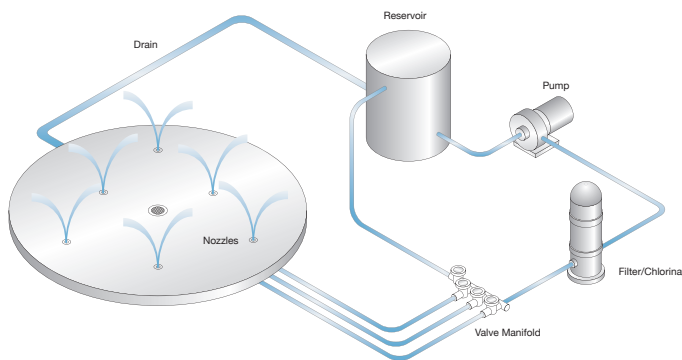

WetDek Splash Pad Kit

The WetDek is part of the latest trend in zero-depth interactive water features that can be made into backyard splash parks, elegant fountain displays, poolside attractions or soothing water features designed for the landscaping

- Available in 6, 9, or even 12 jet kits
- Water spouts can be adjusted to spray water from a few inches to over 12 feet into the air
- The AquaDirector (control box) can be controlled by any of the leading control systems, such as EasyTouch and Intellitouch.
- For residential applications only. For commercial projects, see the AquaDirector.

Model No.	Description	Shipping Wt.	L	W	H
938-339-6	6 Jet Stand Alone	175 lbs.	32"	40"	55"
938-339-9	9 Jet Stand Alone	180 lbs.	32"	40"	55"
938-339-12	12 Jet Stand Alone	185 lbs.	32"	40"	55"
938-335-6	6 Jet, Pool Kit	35 lbs.	24"	12"	11"
938-335-9	9 Jet, Pool Kit	40 lbs.	24"	12"	11"
938-335-12	12 Jet, Pool Kit	45 lbs.	24"	12"	11"

Stand-alone Kit

Stand-alone version includes jets, drain, water reservoir, inline chlorinator, filter, valves, pump, and AquaDirector control box. Everything you need excluding piping runs and surfacing material.