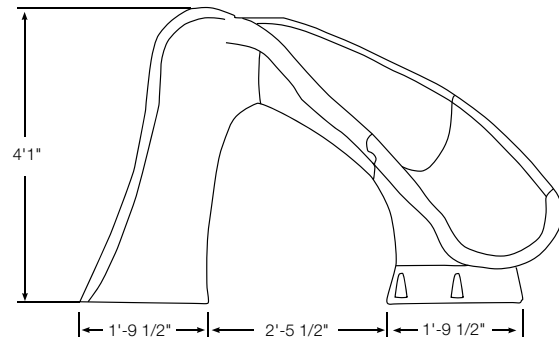

Cyclone

Small slide, Big Fun!

- 4'1" tall at the handrails – low-profile design fits almost anywhere!
- Now includes new water delivery system!
- Only requires 42" of water depth
- Available in right curve only
- Enclosed ladder for maximum safety
- Compact footprint works well in limited deck spaces
- Sturdy, rotomolded construction – for strength and durability
- Accommodates sliders up to 175 pounds.
- This slide fully complies with the U.S. Consumer Product Safety Commission's Safety Standard for Swimming Pool Slides (16 C.F.R. 1207)
- Commercial or residential use

Model No.	Shipping Wt.	L	W	H
698-209-581B	135 lbs.	51.5"	41.5"	31.5"

Key to Order: Example: 698-209-58124 (Gray Granite)
 B = color: 23=sandstone, 24=gray granite, 10=taupe
 Available in Right Curve Only