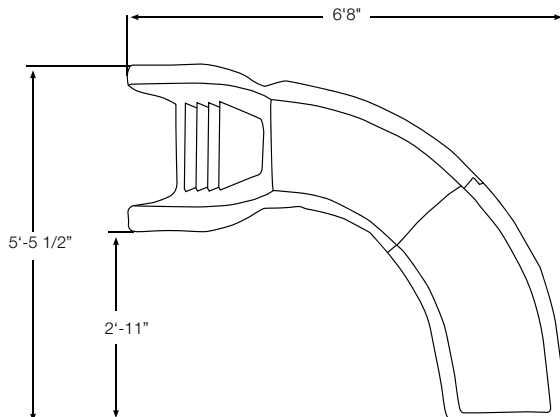

Cyclone

Small slide, Big Fun!

- 4'1" tall at the handrails – low-profile design fits almost anywhere!
- Now includes new water delivery system!
- Only requires 42" of water depth
- Available in right curve only
- Enclosed ladder for maximum safety
- Compact footprint works well in limited deck spaces
- Sturdy, rotomolded construction – for strength and durability
- Accommodates sliders up to 175 pounds.
- This slide fully complies with the U.S. Consumer Product Safety Commission's Safety Standard for Swimming Pool Slides (16 C.F.R. 1207)
- Commercial or residential use

Model No.	Shipping Wt.	L	W	H
698-209-581B	135 lbs.	51.5"	41.5"	31.5"

Key to Order: Example: 698-209-58124 (Gray Granite)
 B = color: 23=sandstone, 24=gray granite, 10=taupe
 Available in Right Curve Only

Actual product colors may vary

All installations must comply with all applicable local and national codes and installation must be completed in accordance with S.R.Smith installation instructions.

Children under 48" must be supervised at all times when using this slide.